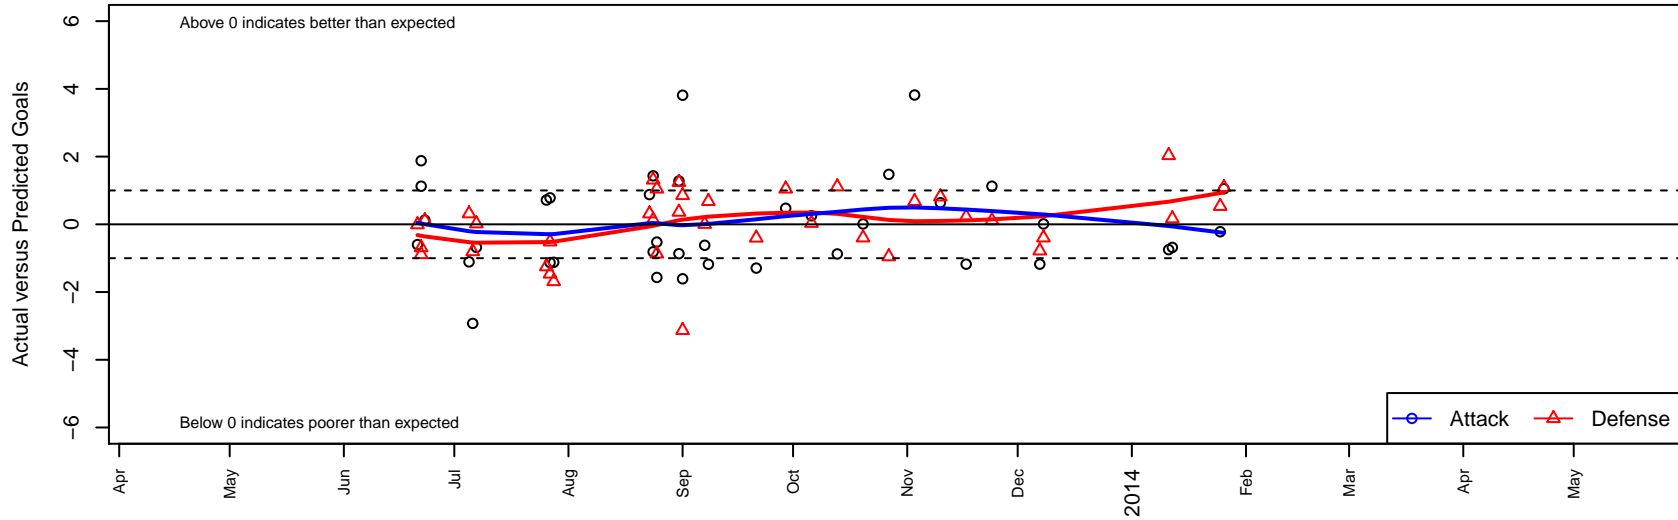

# Whatcom Rangers Blue B97

Whatcom FC Rangers  
 Bellingham, WA  
 B97 total strength=1459  
 attack=10.77 defense=8.93  
 fall league = RCL B97 Div 3  
 alt names used:  
 Whatcom Rangers Blue B97  
 Whatcom FC Rangers B97 Blue  
 WFC Rangers Blue Knowles  
 WFC Rangers Blue  
 Whatcom FC Rangers Blue/Knowles  
 WFC RANGERS BU16 BLUE KNOWLES  
 70 Whatcom FC Rangers Blue/Cairns  
 WFC Rangers B97/98 Blue Cairns  
 55 Whatcom FC Rangers BU97/98 Blue  
 Whatcom FC Rangers BU 16 Blue B  
 WFC Rangers [Blue]

**Whatcom Rangers Blue B97**  
**Dots are actual minus expected GF (blue circles) and GA (red triangles).**  
**Blue line is smoothed change in attack strength. Red is smoothed change in defense strength.**